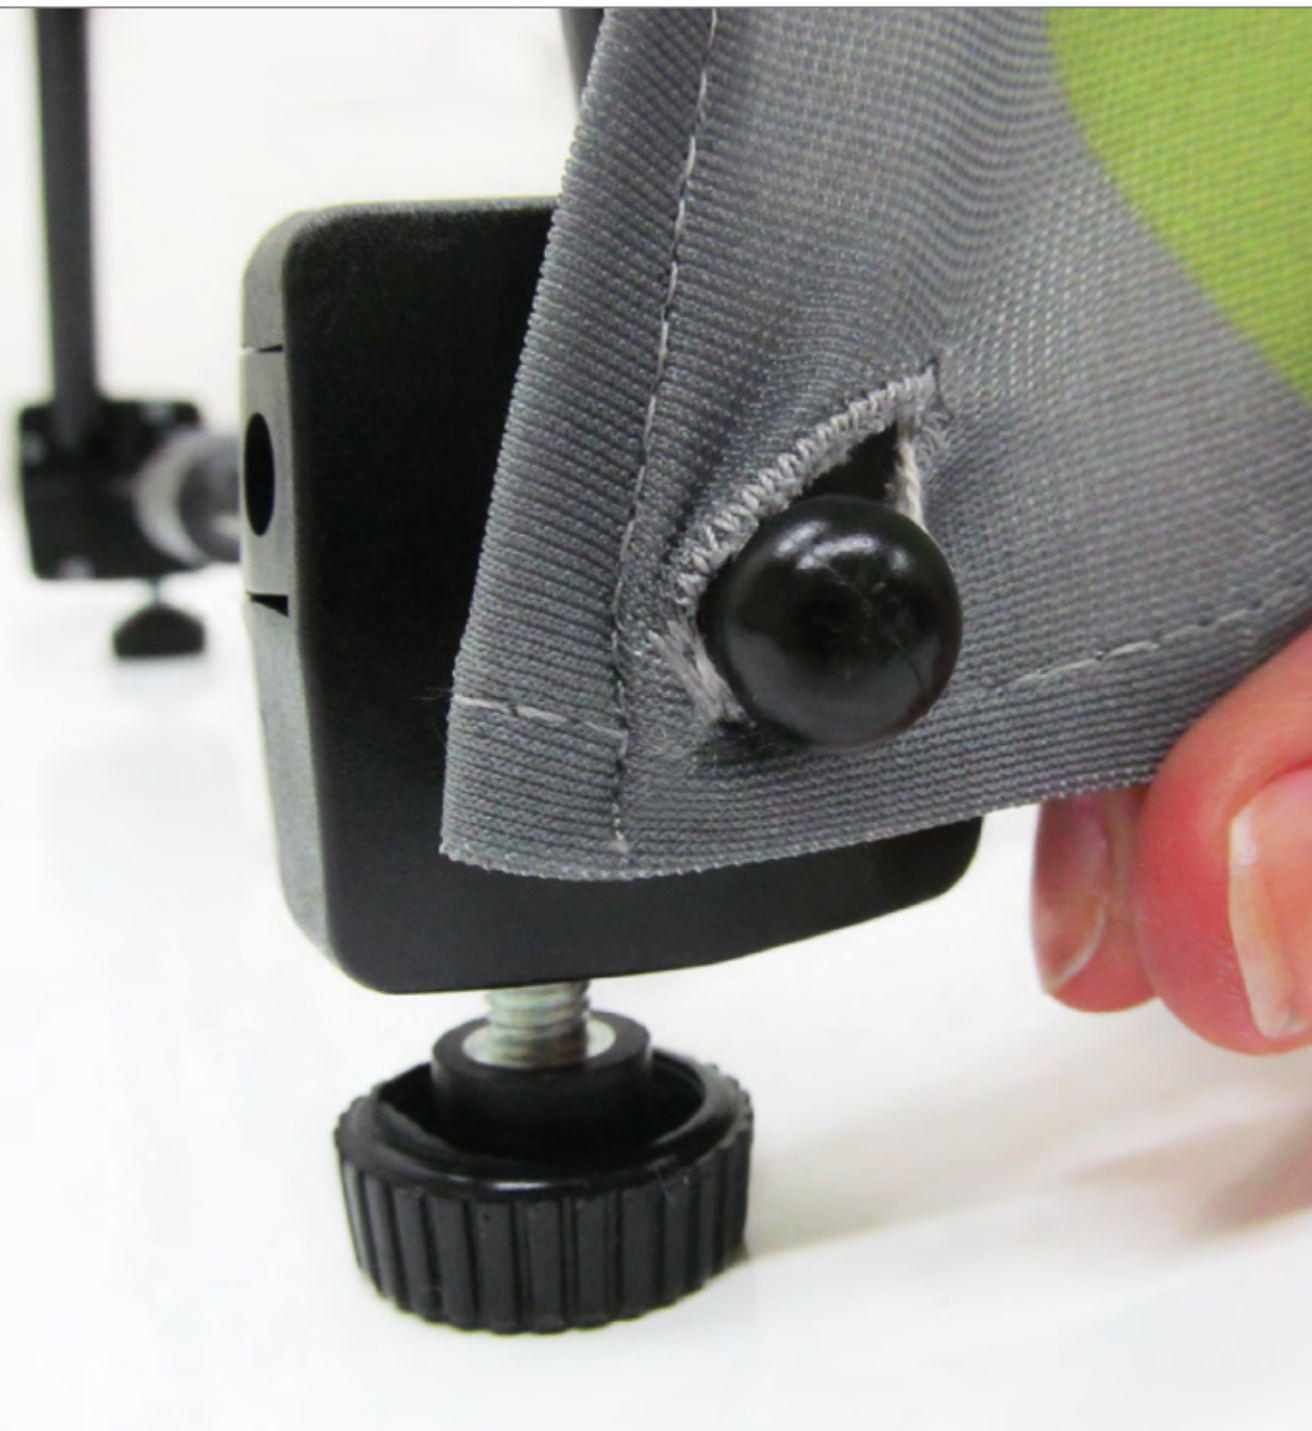

## The Most Creative Pop-Up Display

- + Lightweight solution that comes in a variety of shapes and sizes.
- + Graphically driven and visually engaging.
- + Dye-sublimated fabric prints are easy to change and maneuver for 3D graphic appeal.
- + LED lights, shelves and push-thru options.
- + Kits include frame, graphics and bag.

### xpressions displays in detail:

- + Ultra-lightweight, compact and durable aluminum frame.
- + Powerful magnetic connectors open the frame automatically.
- + A button-hole attachment system allows for easy change of panels.
- + Adjustable stabilizing feet.
- + Xpressions frames carry a lifetime warranty.