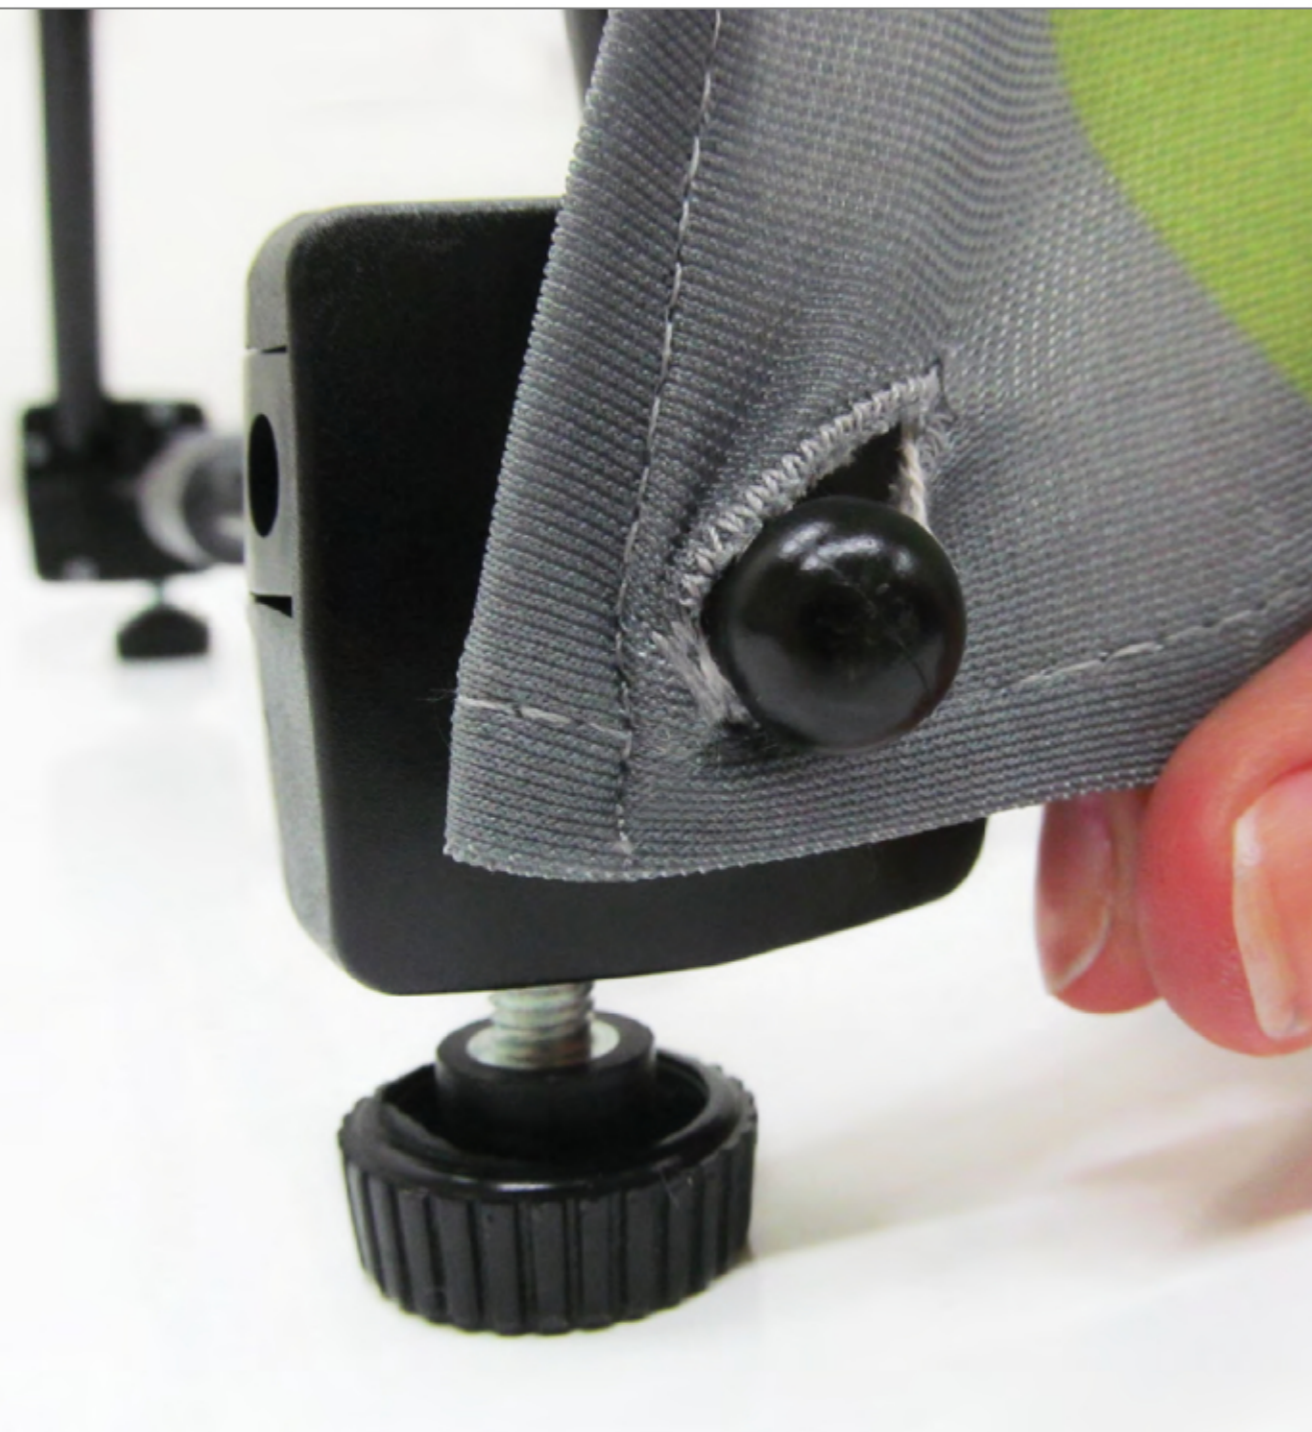

## The Most Creative Pop-Up Display

- + Lightweight solution that comes in a variety of shapes and sizes.
- + Graphically driven and visually engaging.
- + Dye-sublimated fabric prints are easy to change and maneuver for 3D graphic appeal.
- + LED lights, shelves and push-thru options.
- + Kits include frame, graphics and bag.

- + **xpressions** gives your message the originality it deserves.
- + Create infinite 3-dimensional configurations for endless design possibilities.
- + Add a range of accessories to make your Xpressions booth stand out.

### xpressions displays in detail:

- + Ultra-lightweight, compact and durable aluminum frame.
- + Powerful magnetic connectors open the frame automatically.
- + A button-hole attachment system allows for easy change of panels.
- + Adjustable stabilizing feet.
- + Xpressions frames carry a lifetime warranty.