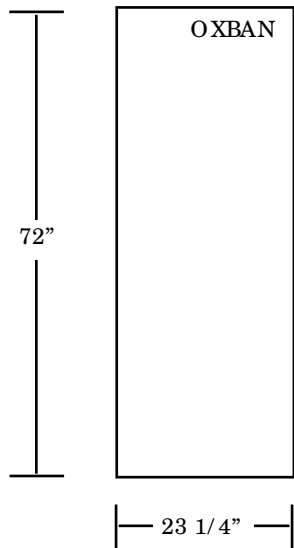

Lite Banner (Sizes 23", 33", 39", 47")

* Telescopic pole min. height: 60"

Indoor X-Ban (Size 31")

Tipod (Size 39" max. x 108" max.)

* Min. height: 66"

* Telescopic pole min. height: 40"

Send artwork via
CD-ROM, DVD, FTP

Scrolling Banner

**Add 1" bottom bleed
for Scrolling Banner**

Beacon

Outdoor X-Ban

**NB: No extra bottom bleed necessary for
Bamboo Lite Banner, Outdoor X-Ban and
Beacon banner stands**

Send artwork via
CD-ROM, DVD, FTP