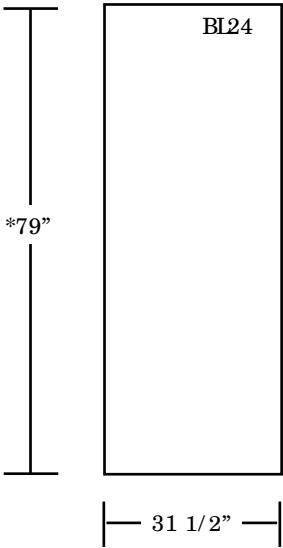

Lite Banner (Sizes 23", 33", 39", 47")

* Telescopic pole min. height: 60"

Indoor X-Ban (Size 31")

Tipod (Size 39" max. x 108" max.)

* Min. height: 66"

* Telescopic pole min. height: 40"

Send artwork via
CD-ROM, DVD, FTP

If color matching is critical, please provide us with specific PMS colors or a spot color. Additional color matching charges may apply.

Color matching can not be guaranteed.

Bamboo Lite Banner (Size 31")