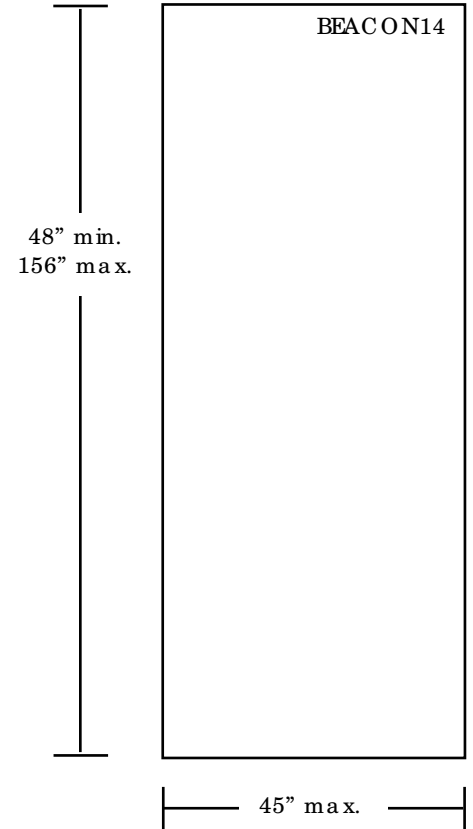

Bamboo Lite Banner (Size 31")

Scrolling Banner

**Add 1" bottom bleed
for Scrolling Banner**

Beacon

Outdoor X-Ban

**NB: No extra bottom bleed necessary for
Bamboo Lite Banner, Outdoor X-Ban and
Beacon banner stands**

Send artwork via
CD-ROM, DVD, FTP

FTP site information
ftp://209.172.40.10/
username: systems
password: displays

Please contact sales@pop-displays.com or call 1-888-POP-IT-UP when transferring files to ftp site

Graphic specifications

Use CMYK color profile.

Tiff files without layers are preferred. High-resolution .pdf, .ai or .psd files are also accepted.

Supply all fonts or convert text to outlines if supplying .ai or .psd files.

Artwork should be a minimum of 100 dpi at 100% print size.

If color matching is critical, please provide us with specific PMS colors or a spot color. Additional color matching charges may apply.

Color matching can not be guaranteed.