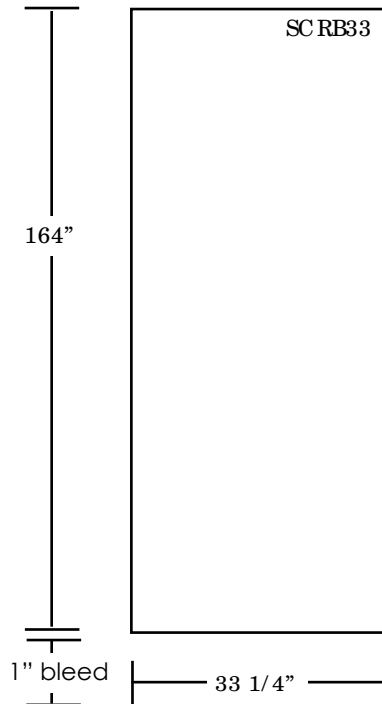

Scrolling Banner

**Add 1" bottom bleed
for Scrolling Banner**