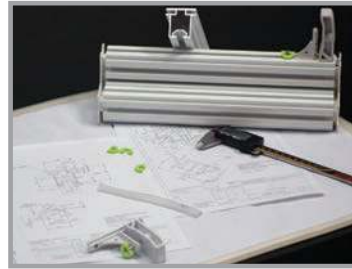

panoramic™
full visual system

panoramic™
full visual system

www.panoramicsystem.com

Know the difference!

panoramic™
full visual system

the other guys

What is it? What does it do?

- Next generation SEG system
- Design/Environment Friendly Extrusion System
- Full fabric wrap extrusion
- Message over metal

How does it work?

- Simple extrusion system with one major modification - An innovative channeled cap that allows the SEG graphic to wrap around the corner.
- SEG Fabric graphics
- Wrapping full structure rather than just "picture frame"
- Easy graphic set-up
- Intuitive and easy

- Few types of extrusion allow for unlimited options
- No nuts and bolts means less missing pieces

What can it be used for?

- Trade Shows
- Creating spaces
- Retail
- Your imagination makes the possibilities endless

"Panoramic™ takes full advantage of SEG graphics"

A sleek & durable exhibit

Panoramic is a modular exhibit system that virtually disappears behind beautiful fabric graphics which fully cover its structure