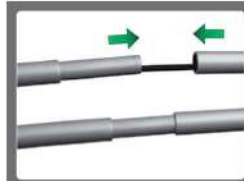

\* add 6" of bleed at the bottom of the visual area

Chrome plated end caps make your display stand out

Change graphics with a push of the button

Adjustable pole allows for versatility in height

Removable cartridge makes graphics easy to change

Stability with a wide base design & leveling feet

Clamp or strip-style top profile bar

Panel strip slides onto internal roller for positive lock

Rugged and padded carry case

Optional halogen spot light

## ROLL-UP BANNER STAND

Easy to open base

Change graphics with a push of the button

3-piece pole

Stability with a wide base design & leveling feet

Clamp or strip-style top profile bar

Panel strip slides onto internal roller for positive lock

Rugged and padded carry case

Optional halogen spot light

- The most Supremely designed retractable banner stand in the industry
- Change graphics easily with the push of a button
- Easy-open base with removable cartridges makes changing graphics a snap
- Sturdy 3-piece pole supports two banners simultaneously
- Standard clamp-style top profile bar accepts any type of media, including printed fabric
- Wide profile base with leveling feet offers exceptional stability
- Rugged and padded carry case with full zipper – top-loading for easy packing and unpacking
- Use one side or both sides simultaneously
- Contemporary design with elegant chrome-plated end caps
- Optional halogen spot light
- Image Size (double-sided): 33.25" wide x 84.5" high\*  
39.25" wide x 84.5" high\*